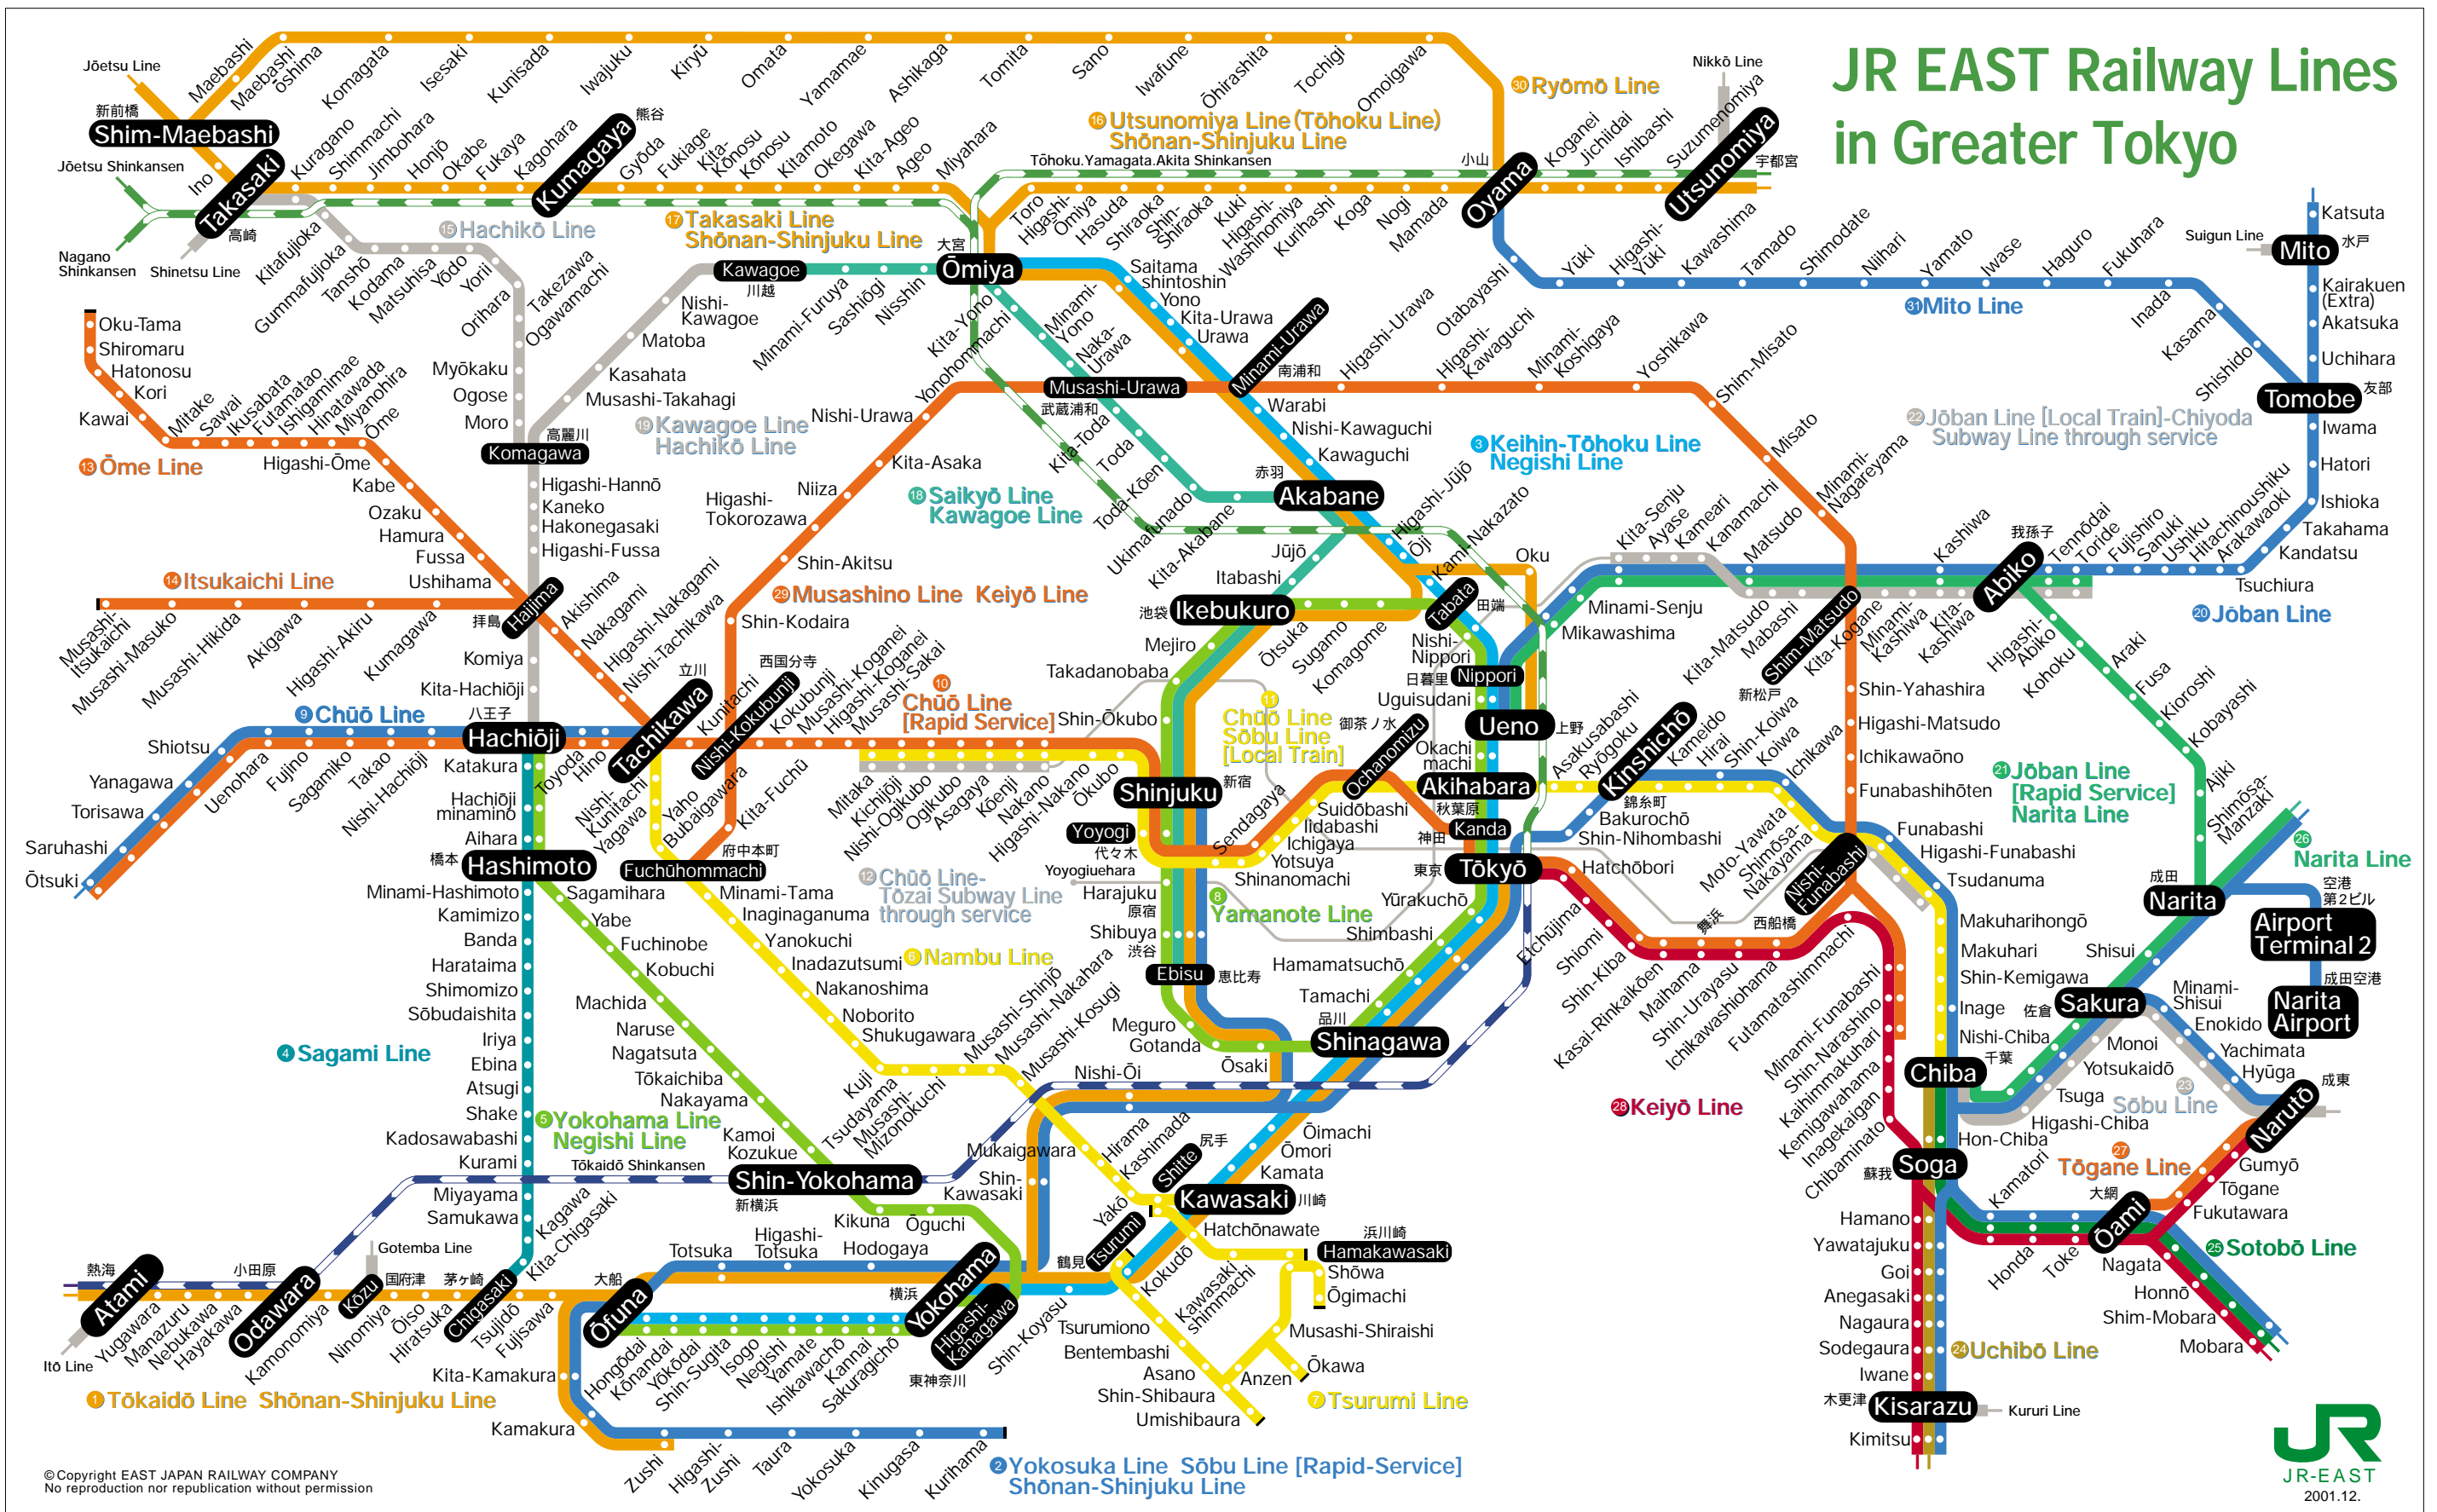

JR EAST Railway Lines in Greater Tokyo

© Copyright EAST JAPAN RAILWAY COMPANY
No reproduction nor republication without permission

- | | | | | |
|---|--|---|---|--|
| <ul style="list-style-type: none"> 1 Tōkaidō Line Shōnan-Shinjuku Line 2 Yokosuka Line Sōbu Line [Rapid Service] Shōnan-Shinjuku Line 3 Keihin-Tōhoku Line Negishi Line 4 Sagami Line 5 Yokohama Line Negishi Line 6 Nambu Line | <ul style="list-style-type: none"> 7 Tsurumi Line 8 Yamanote Line 9 Chūō Line 10 Chūō Line [Rapid Service] 11 Chūō Line Sōbu Line [Local Train] 12 Chūō Line-Tōzai Subway Line through service | <ul style="list-style-type: none"> 13 Ōme Line 14 Itsukaichi Line 15 Hachikō Line 16 Utsunomiya Line (Tōhoku Line) Shōnan-Shinjuku Line 17 Takasaki Line Shōnan-Shinjuku Line 18 Saikyō Line Kawagoe Line | <ul style="list-style-type: none"> 19 Kawagoe Line Hachikō Line 20 Jōban Line 21 Jōban Line [Rapid Service] Narita Line 22 Jōban Line [Local Train]-Chiyoda Subway Line through service 23 Sōbu Line 24 Uchibō Line | <ul style="list-style-type: none"> 25 Sotobō Line 26 Narita Line 27 Tōgane Line 28 Keiyō Line 29 Musashino Line Keiyō Line 30 Ryōmō Line 31 Mito Line |
|---|--|---|---|--|